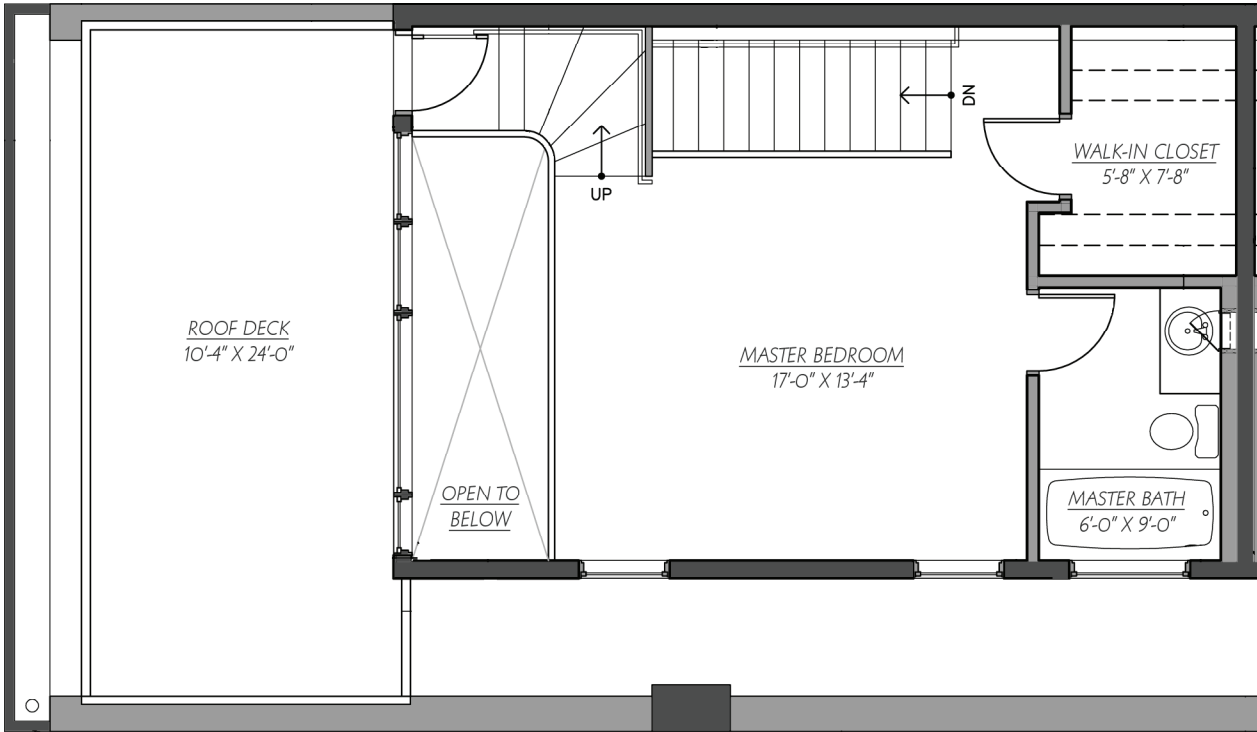

4209

BUTLER

www.4209butler.com

Unit 2

Two Bedroom & Two Bathroom
1,350 Square Feet + 250 Square Foot Balcony
1,600 Total Square Feet
North Exposure

Upper Level

Lower Level