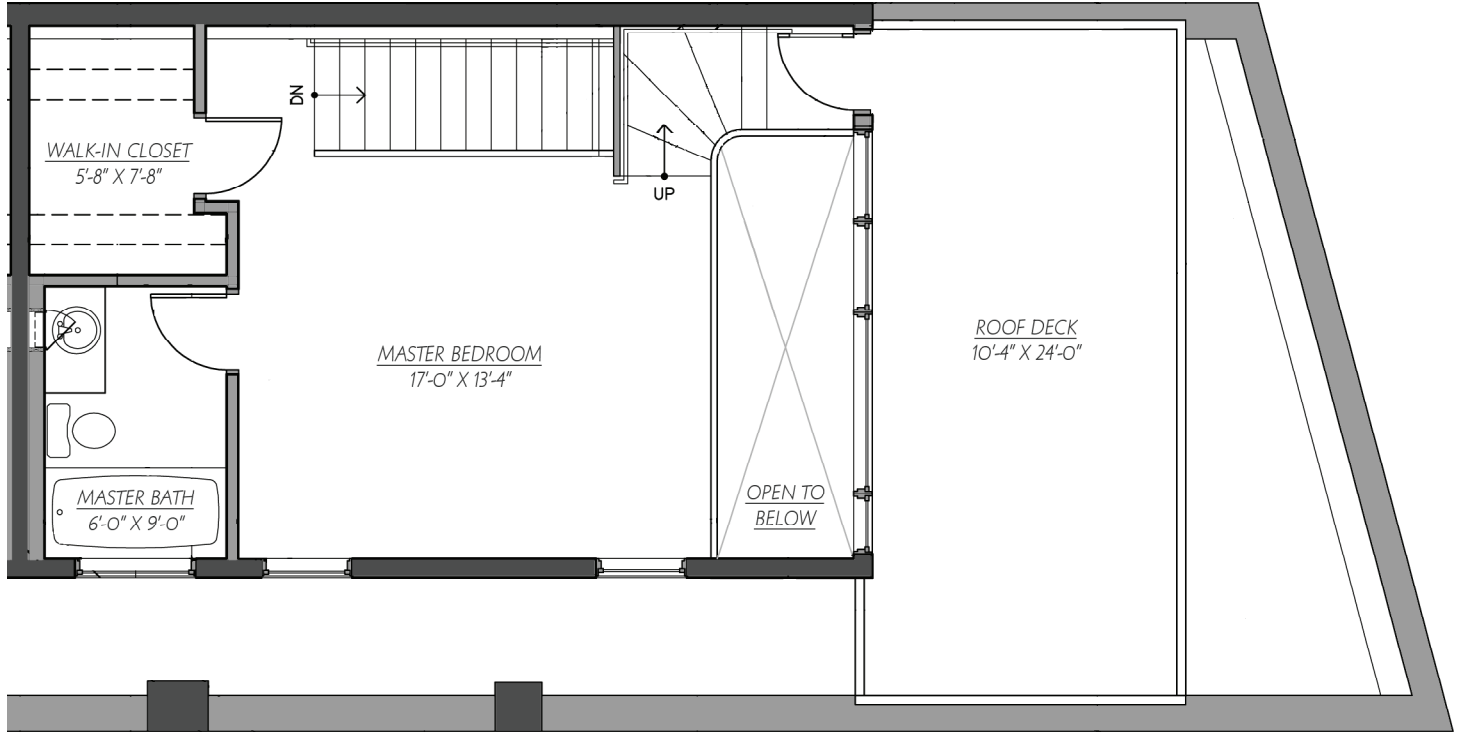

Unit 1

Two Bedroom & Two Bathroom
1,400 Square Feet + 250 Square Foot Balcony
1,650 Total Square Feet
South Exposure

Upper Level

Lower Level